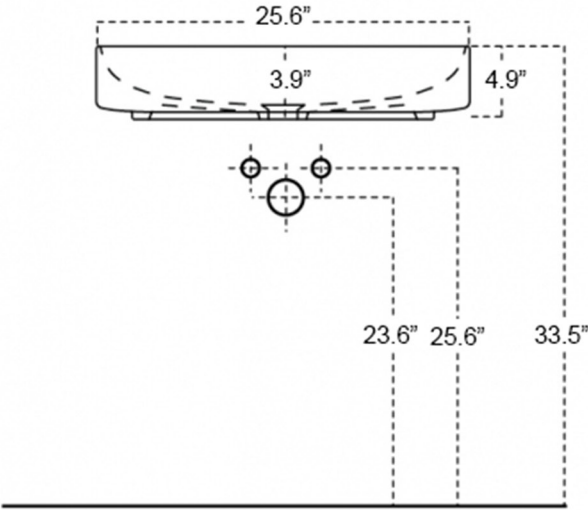

Top Counter 6540

Features

- Bathroom Sink
- Glossy White Finish
- Countertop (Vessel) Installation
- Without Overflow

Related Items:

- WSBC 53995 | Push Waste Drain
- WSBC 53922 | Decorative Trap

Finishes:

 Glossy White

SKU# | Options:

- Top Counter 6540 | Glossy White

\* WS Bath Collections reserves the right to revise dimensions or information on this sheet without notice

<p><b>Collection</b> Top</p>	<p><b>Model  </b> Top Counter 6540</p>	<p>Dimensions Metric <i>1 inch = 2.54 cm</i> <i>1 inch = 25.4 mm</i></p>	 <p>1051 Lea Drive - Collegeville, PA 19426 Tel. 215 513 9400 - Fax 610 831 0215 <a href="http://www.ws bathcollections.com">www.ws bathcollections.com</a> - <a href="mailto:info@ws bathcollectins.com">info@ws bathcollectins.com</a></p>
----------------------------------	--	--	---

# Product Specs Sheets

**Collection**  
Top

**Model |**  
Top Counter 6540

Dimensions Metric  
 1 inch = 2.54 cm  
 1 inch = 25.4 mm

1051 Lea Drive - Collegeville, PA 19426  
 Tel. 215 513 9400 - Fax 610 831 0215  
[www.ws bathcollections.com](http://www.ws bathcollections.com) - [info@ws bathcollectins.com](mailto:info@ws bathcollectins.com)

### Vessel/ countertop installation

Bolts

Silicone (*optional*)

Collection  
Top

Model |  
Top Counter 6540

Dimensions Metric  
*1 inch = 2.54 cm*  
*1 inch = 25.4 mm*

**WS**<sup>®</sup>  
**BATH**  
**COLLECTIONS**