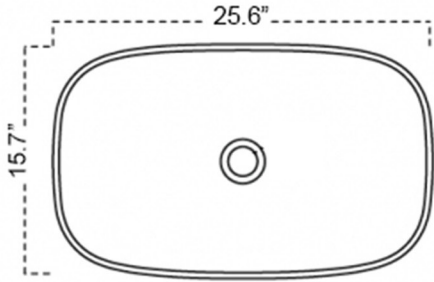

 Glossy White

SKU# | Options:

- Top Counter 6540 | Glossy White

\* WS Bath Collections reserves the right to revise dimensions or information on this sheet without notice

<p><b>Collection</b> Top</p>	<p><b>Model  </b> Top Counter 6540</p>	<p>Dimensions Metric <i>1 inch = 2.54 cm</i> <i>1 inch = 25.4 mm</i></p>	 <p>1051 Lea Drive - Collegeville, PA 19426 Tel. 215 513 9400 - Fax 610 831 0215 <a href="http://www.ws bathcollections.com">www.ws bathcollections.com</a> - <a href="mailto:info@ws bathcollectins.com">info@ws bathcollectins.com</a></p>
----------------------------------	--	--	---

# Product Specs Sheets

**Collection**  
Top

**Model |**  
Top Counter 6540

Dimensions Metric  
 1 inch = 2.54 cm  
 1 inch = 25.4 mm

1051 Lea Drive - Collegeville, PA 19426  
 Tel. 215 513 9400 - Fax 610 831 0215  
[www.ws bathcollections.com](http://www.ws bathcollections.com) - [info@ws bathcollectins.com](mailto:info@ws bathcollectins.com)

### Vessel/ countertop installation

Bolts

Silicone (*optional*)

Collection  
Top

Model |  
Top Counter 6540

Dimensions Metric  
*1 inch = 2.54 cm*  
*1 inch = 25.4 mm*

**WS**<sup>®</sup>  
**BATH**  
**COLLECTIONS**